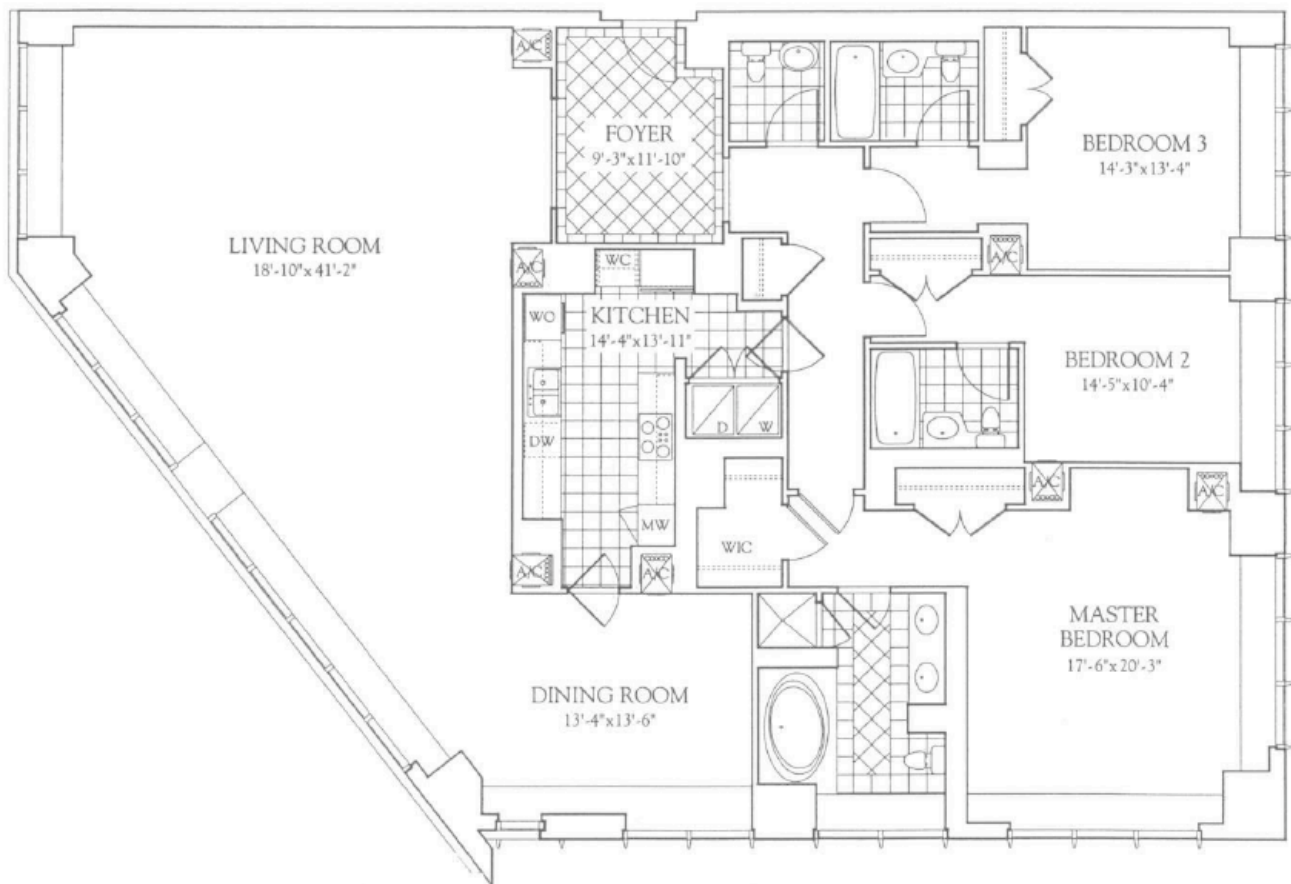

THE RESIDENCES
AT THE RITZ-CARLTON TOWERS

South Building - Residence C

3 BEDROOMS, 3 1/2 BATHS,
AND FORMAL DINING ROOM
FLOORS 17-37, PH1C

17C - 2,703 SQ. FT. / 251 M²

31C - 2,705 SQ. FT. / 252 M²

18C - 30C - 2,707 SQ. FT. / 252 M²

32C - 37C, PH1C - 2,707 SQ. FT. / 252 M²

THE RITZ-CARLTON®
BOSTON COMMON