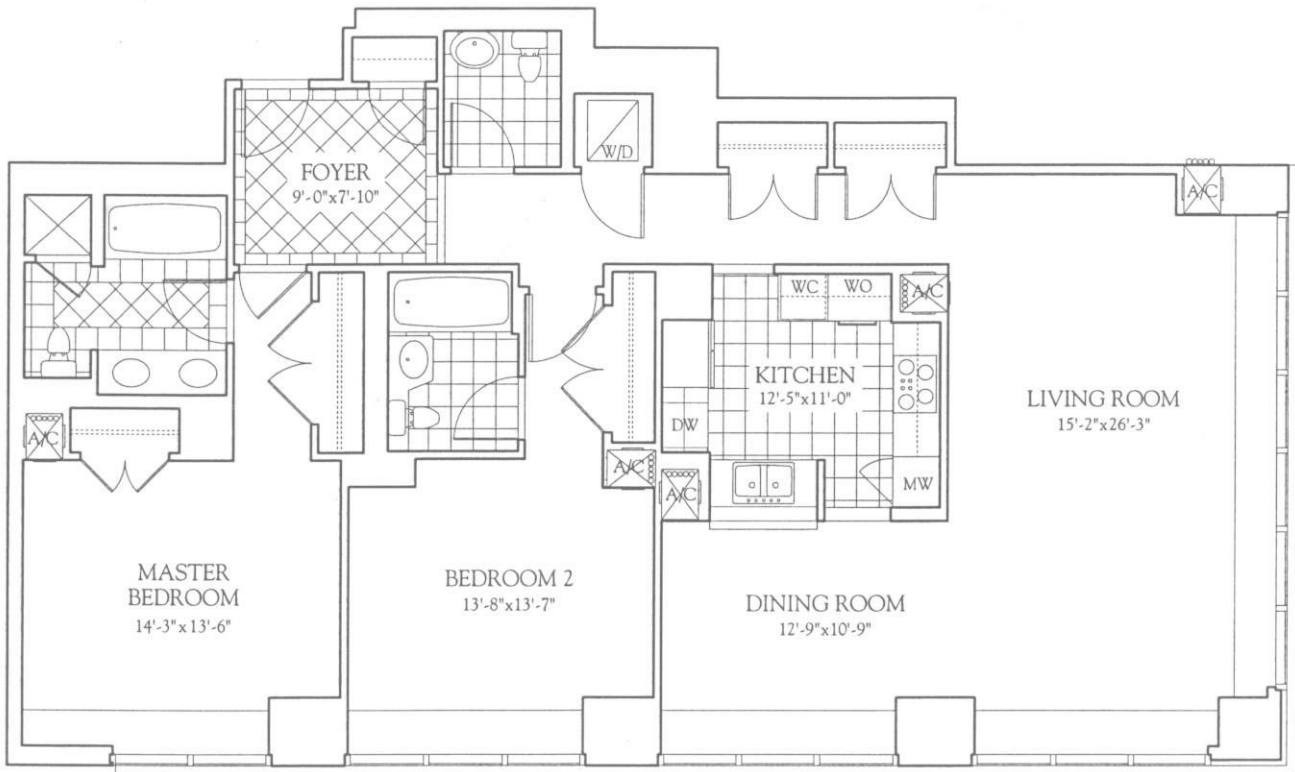

THE RESIDENCES  
AT THE RITZ-CARLTON TOWERS

*South Building - Residence H*

2 BEDROOMS, 2 1/2 BATHS,  
AND FORMAL DINING ROOM

FLOORS 17-37, PH1

17-18 - 1,572 SQ. FT. / 146 M<sup>2</sup>

19-37 - 1,573 SQ. FT. / 146 M<sup>2</sup>

PH1 - 1,574 SQ. FT. / 146 M<sup>2</sup>

THE RITZ-CARLTON®  
BOSTON COMMON