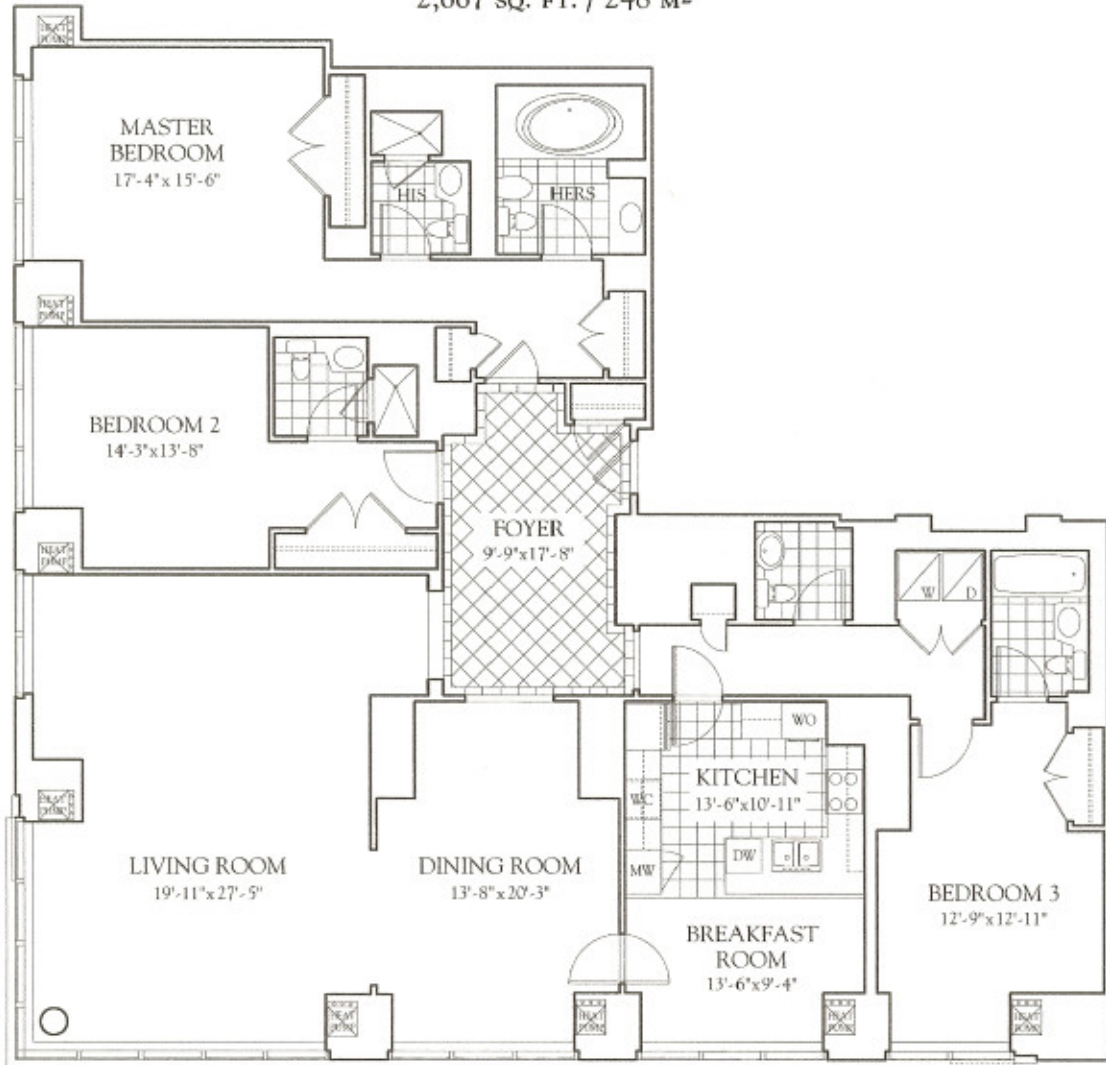

THE RESIDENCES  
AT THE RITZ-CARLTON TOWERS

*North Building - Residence B*

3 BEDROOMS, 4 1/2 BATHS,  
FORMAL DINING ROOM, AND BREAKFAST ROOM  
FLOORS 19-35, PH1  
2,667 SQ. FT. / 248 M<sup>2</sup>

THE RITZ-CARLTON®  
BOSTON COMMON