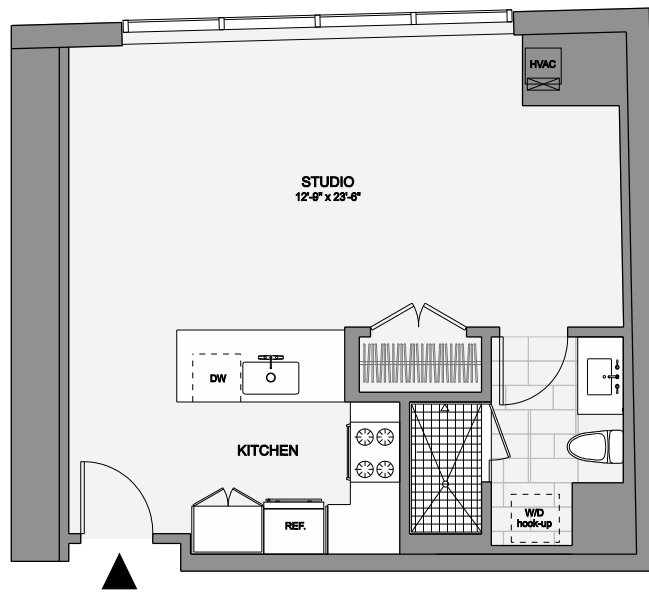

UNIT 1507
LUXURY STUDIO, 1 BATH
535 SF

45 PROVINCE
CONDOMINIUM

AT 45 PROVINCE STREET • BOSTON, MASSACHUSETTS 02108 • ph: 617.742.0942 • fax: 617.742.0940 • www.45province.com

Floor plans are for presentation purposes only. Layout and all dimensions are approximate, and may vary from the "as built" plans due to uniqueness of the building and construction conditions and circumstances. The developer reserves the right to make alterations and substitutions at any time.