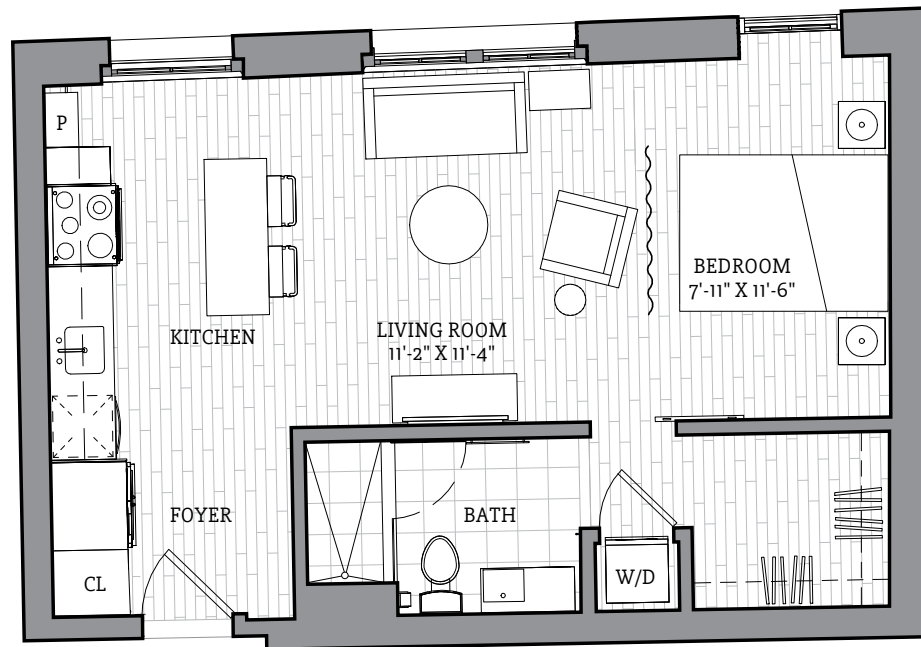

319
A
STREET

STUDIO

TYPE 4
studio
one bath
±522 sq ft

Elevations and floor plans are artist's renderings and are shown for illustration purposes only. All square feet are approximate only.