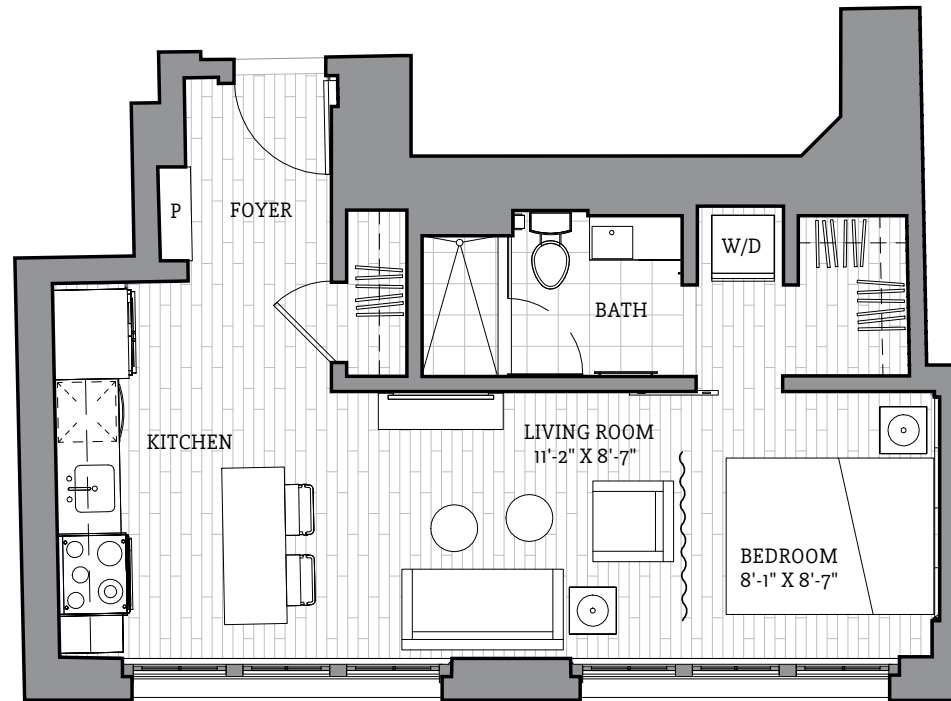

# STUDIO

**TYPE 2**  
studio  
one bath  
±474 sq ft

Elevations and floor plans are artist's renderings and are shown for illustration purposes only. All square feet are approximate only.