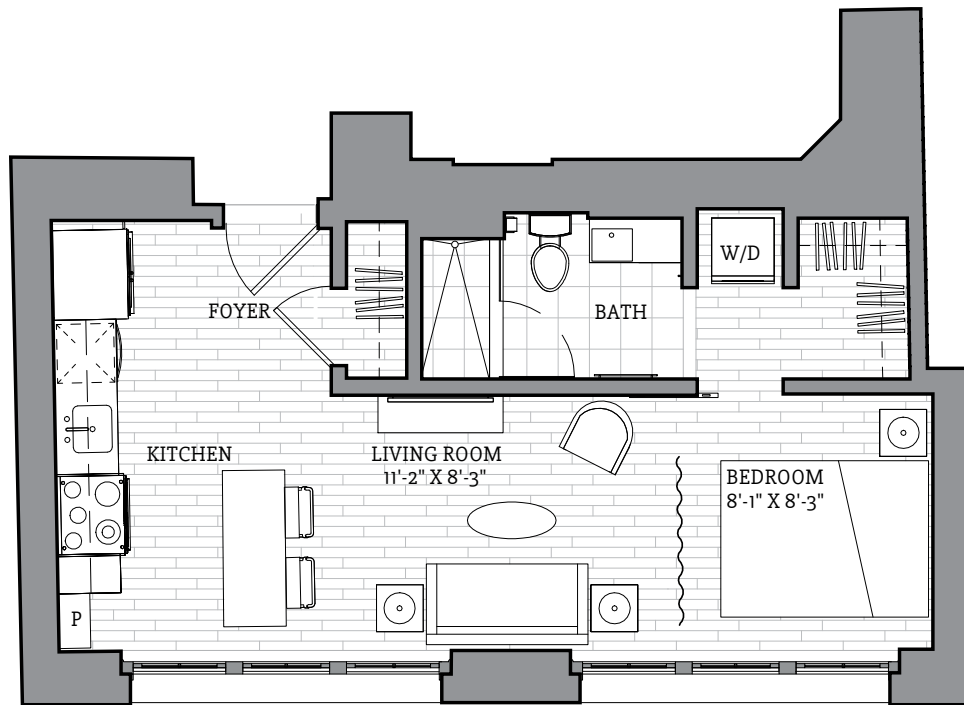

STUDIO

TYPE 1
studio
one bath
±452 sq ft

Elevations and floor plans are artist's renderings and are shown for illustration purposes only. All square feet are approximate only.